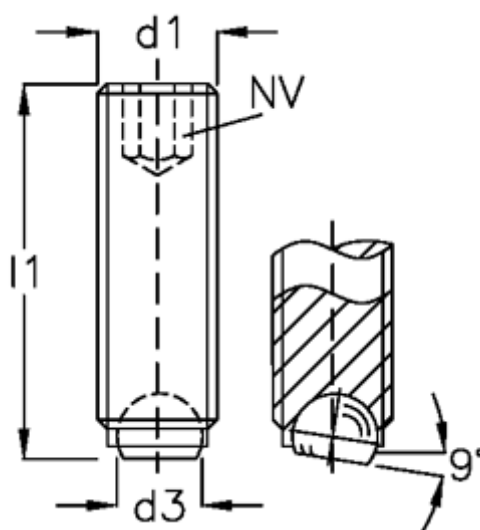

Article number: 20905619

Description: E+G Ball point screw
GN 605-M6-20-B

Measures

d1	= M6
d2	= 4.0
d3	= 3.2
Internal hexagon	= 3
l1	= 20